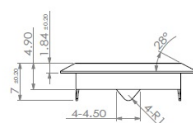

PRODUCT SHEET

Description:

Rim Lock 850, $\varnothing 19 \times 22 \text{mm}$, Drawer, Alu Finish, CK SISO, KA D20

Item number:

14.01.048-0

Units	Box	Carton	HS Code	Barcode
Pcs.	12	240	8301300000	
				5704866032209

SISO A/S

Mileparken 11
DK-2740 Skovlunde
Denmark
VAT: DK 24786013

Phone +45 45 830 900

www.siso.dk
siso@siso.dk

Danske Bank
Nytorv Branch
Copenhagen
SWIFT: DABADKKK

Account no.
4180 3112 112936
IBAN Account
DK7230003112112936