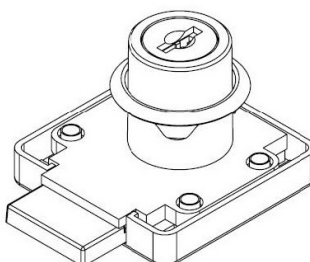

PRODUCT SHEET

Description:

Rim Lock 850, $\varnothing 19 \times 22 \text{mm}$, Drawer, Alu Finish, CK SISO, KA D20

Item number:

14.01.048-0

Units	Box	Carton	HS Code	Barcode
Pcs.	12	240	8301300000	
				5704866032209

SISO A/S

Mileparken 11
DK-2740 Skovlunde
Denmark
VAT: DK 24786013

Phone +45 45 830 900

www.siso.dk
siso@siso.dk

Danske Bank
Nytorv Branch
Copenhagen
SWIFT: DABADKKK

Account no.
4180 3112 112936
IBAN Account
DK7230003112112936